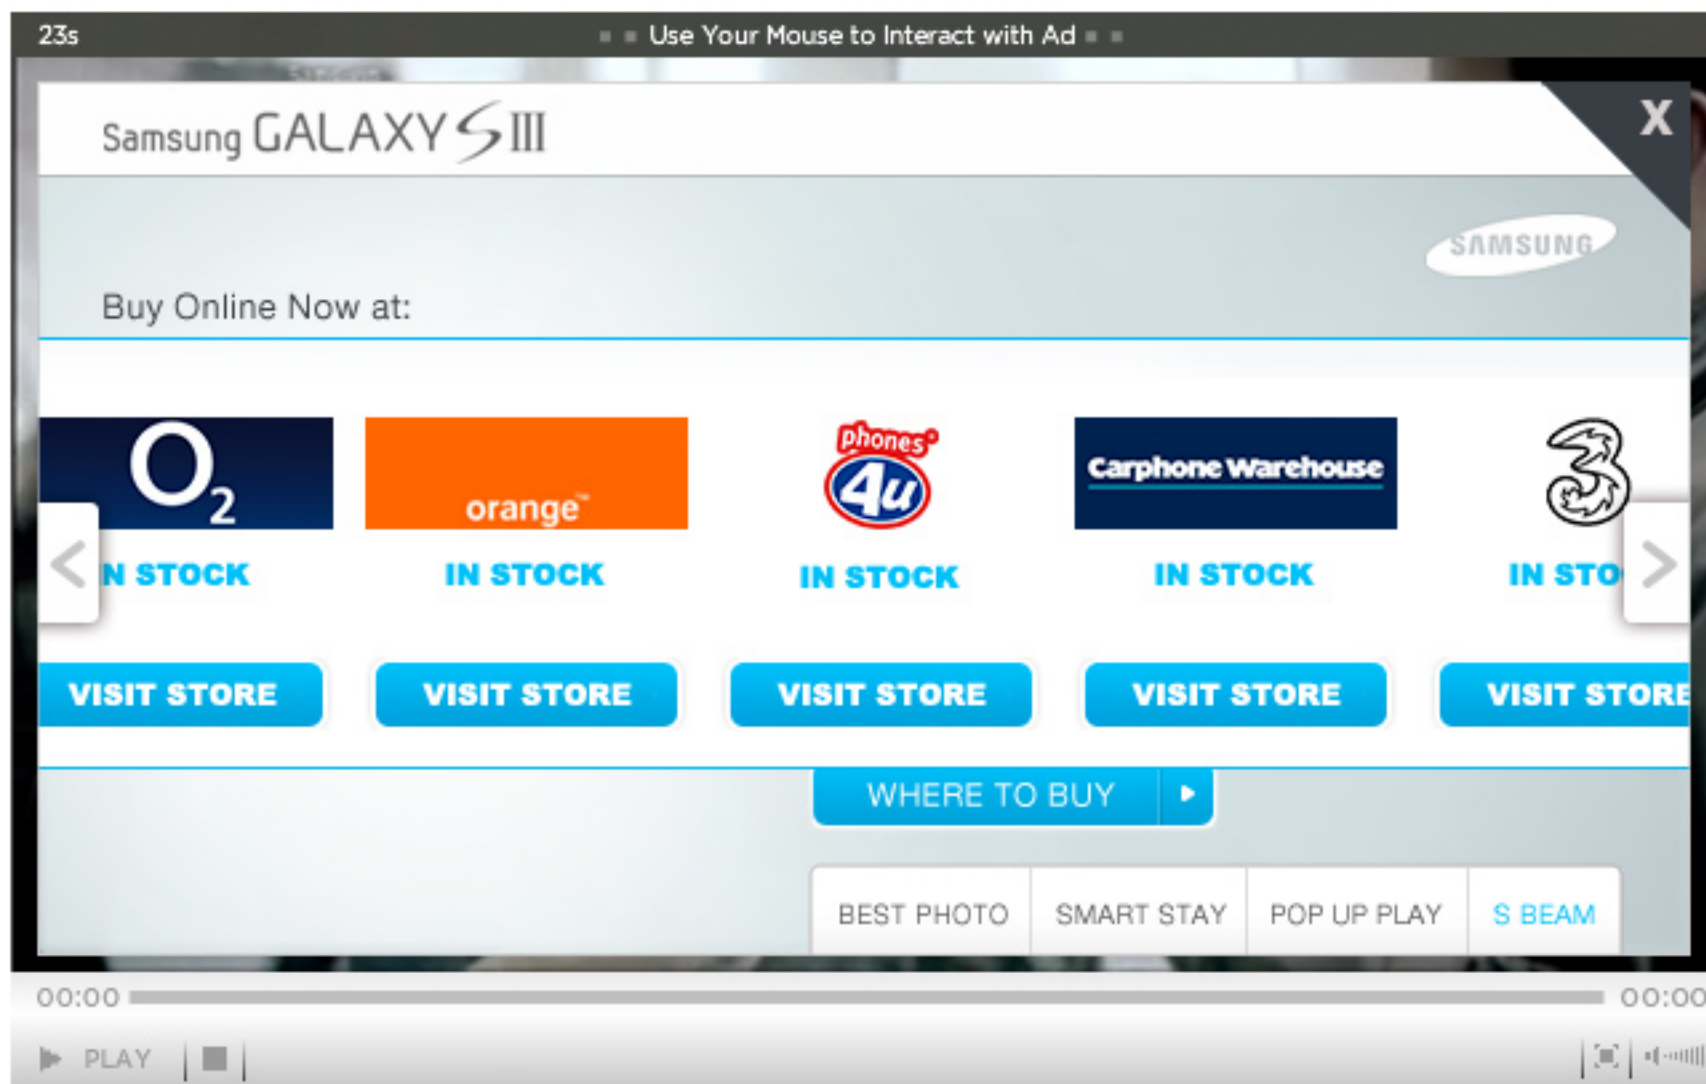

23s Use Your Mouse to Interact with Ad

Samsung GALAXY S III

SAMSUNG

S Beam

It shares what's in your heart: place two Samsung GALAXY S III's back-to-back and you can transfer pictures, videos, and more.

WHERE TO BUY

BEST PHOTO SMART STAY POP UP PLAY S BEAM

00:00 00:00

PLAY

When the user rolls over the “Where to Buy” button, a scrollable menu appears showing locations where users can buy the phone online.

TREMOR
VIDEO